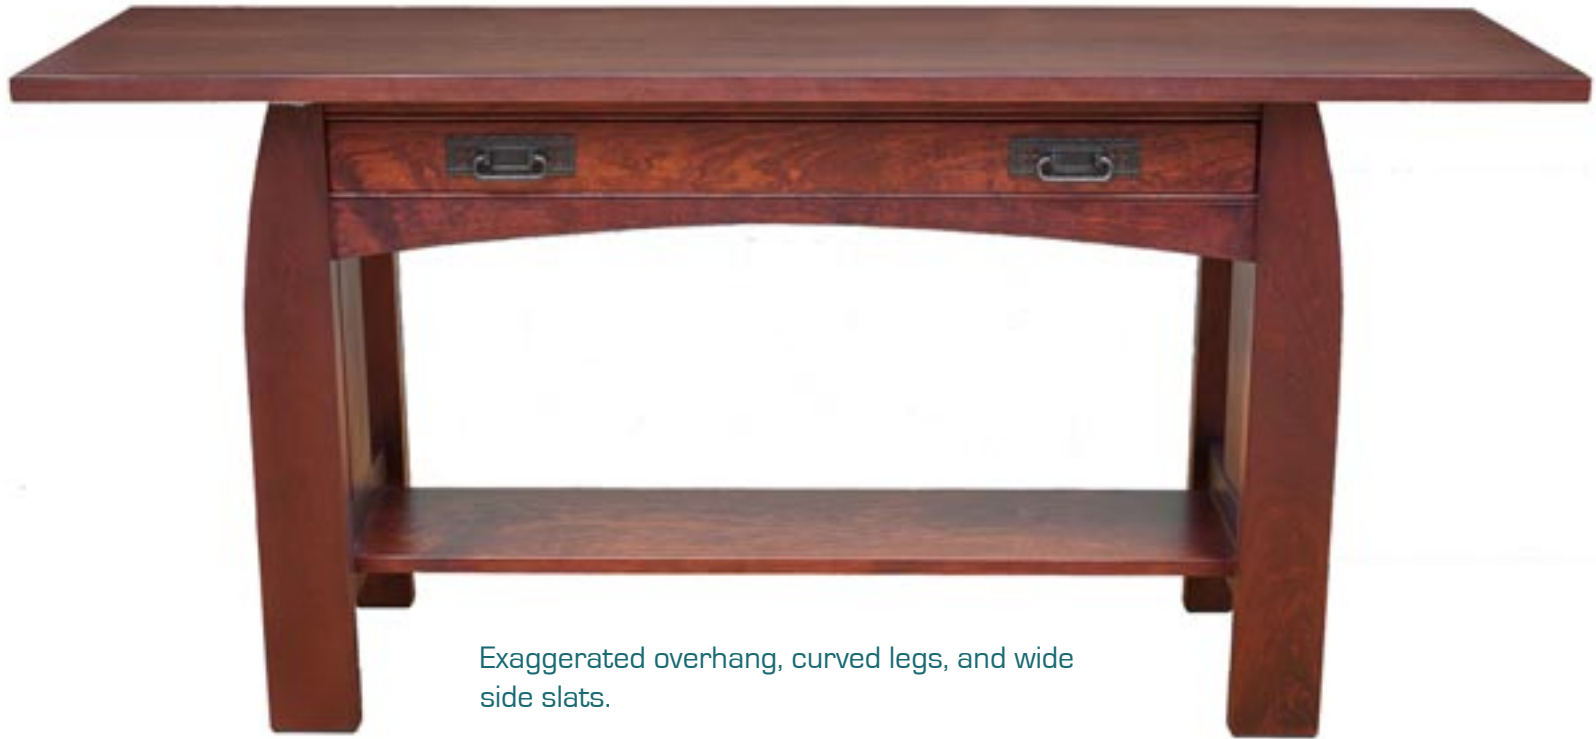

36" x 42" x 18 1/2"

A Terry Hanover design

Live-Edge Coffee Tables, continued

၃၆

Walnut top and legs contrast beautifully with lower shelf of spalted maple.

40" x 22" x 20"

A Terry Hanover design

Tran Console Table